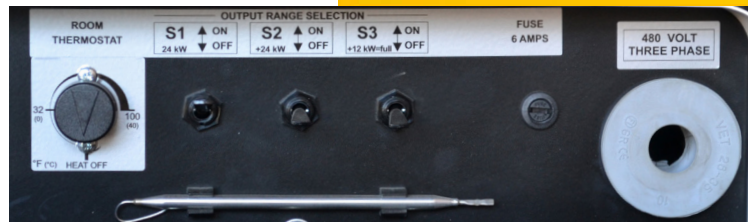

heat wagon

Model
P4000 
P6000

Electric Heaters

- Built-in thermostat (32° - 100° F)
- Ductable to 50'
- Overheat protection
- Three power settings

100°F Temperature Rise

	SPECIFICATIONS	
Model:	P4000 	P6000
Input BTU/Kw	136,000 / 40 109,200 / 32 54,600 / 16	204,700 / 60 163,800 / 48 81,900 / 24
Electrical Rating	440-480 Volts / 3Ø / 50 amps	440-480 Volts / 3Ø / 75 amps
Fan	1800 CFM	1800 CFM
Temperature Rise	100°F	100°F
Dimensions	46"L x 20"W x 25"H	46"L x 20"W x 25"H
Approx. Weight	130 lbs.	142 lbs.